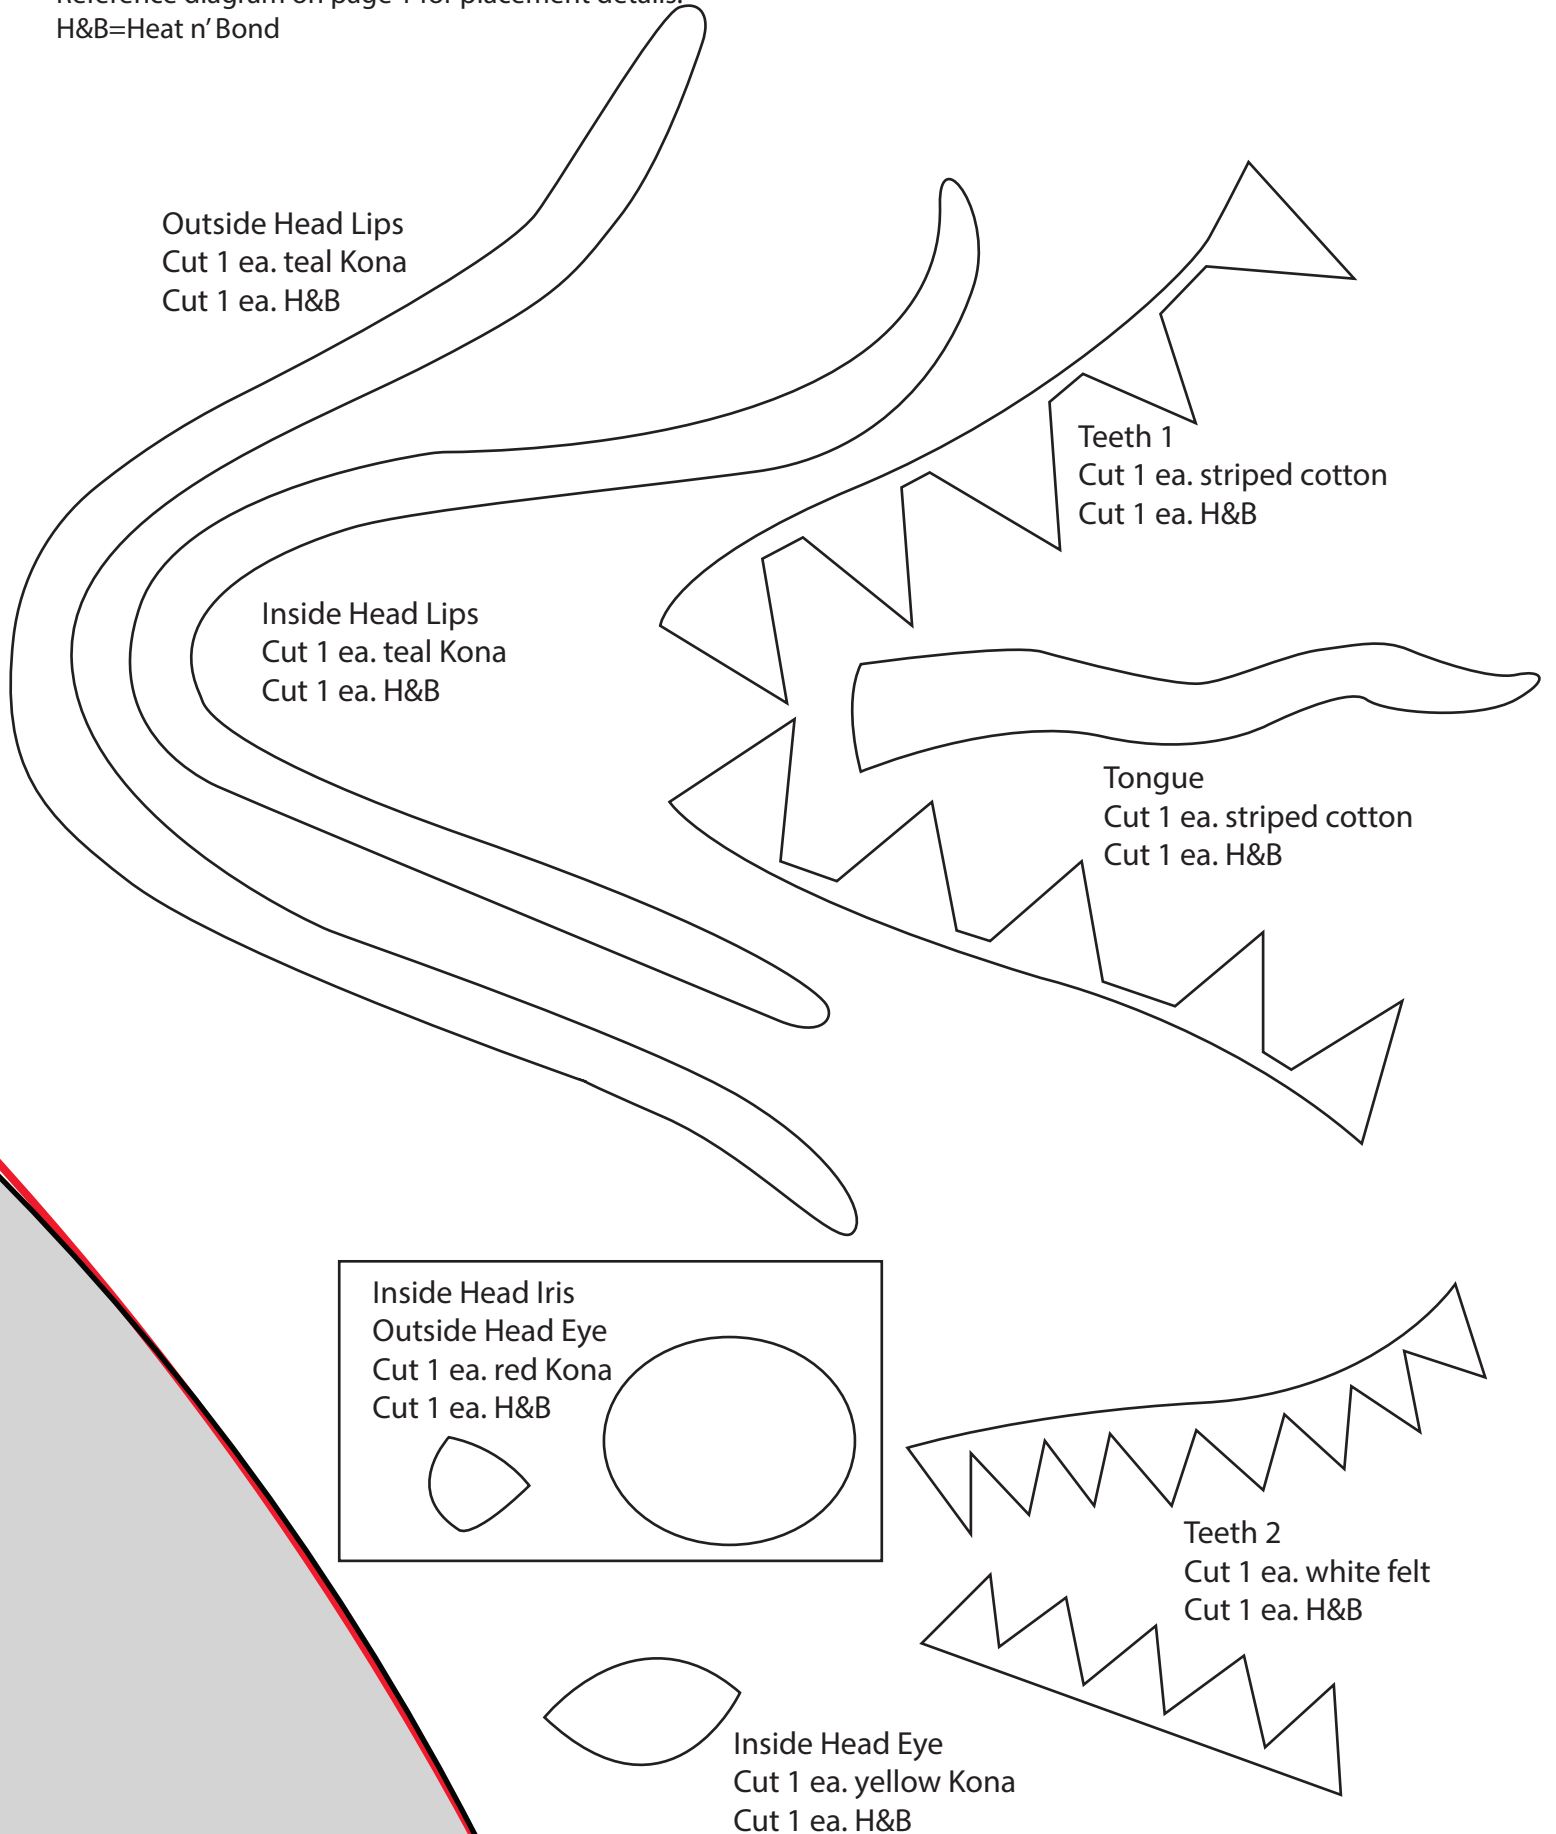

Sandworm Tree Skirt Pattern:

Page 1 of 18

*Face applique pieces on page 5

Reference diagram below for placement details:

Sandworm Tree Skirt Pattern:
Page 2 of 18
Reference diagram on page 1 for placement details.

Top Right

Sandworm Tree Skirt Pattern:

Page 4 of 18

Reference diagram on page 1 for placement details.

Top Right

Outside Head Lips
Cut 1 ea. teal Kona
Cut 1 ea. H&B

Inside Head Lips
Cut 1 ea. teal Kona
Cut 1 ea. H&B

Sandworm Tree Skirt Pattern:
Page 6 of 18
Reference diagram on page 1 for placement details.

Top Right

Liner
Cut 1
Kona grey

Top Right

Sandworm Tree Skirt Pattern:
Page 7 of 18
Reference diagram on page 1 for placement details.

Top Right

Top Right

Sandworm Tree Skirt Pattern:

Page 15 of 18

Reference diagram on page 1 for placement details.

Sandworm Stripes
Cut 16 total
8 Kona black
8 Kona white

Sandworm Tree Skirt Pattern:

Page 17 of 18